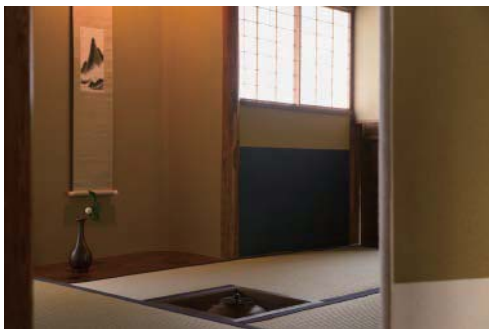

Tea Ceremony Experience

Simple tea ceremony tools are available.
If you make a reservation in advance,
you can experience a real tea ceremony.

Green tea tools

- Tea bowl 5
- Tea caddy 1
- Tea spoon 1
- Tea whisk 1
- Tea cloth 1
- Steel kettle 1
- Tea set case 1

Rental Fee

1 set: 3,000 yen(tax included)

Rental Period

Check-in to Check-out

Available Rooms

SHIMAZUI MANOR, Bou House/Sou House
IZUMO HOUSE, Tsuki/Kumo

*Green Tea is not included.
Please purchase green tea.